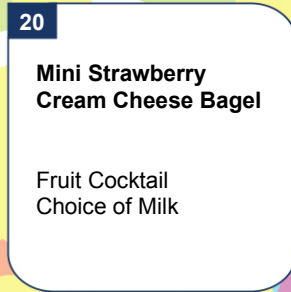

This institution is an equal opportunity provider.