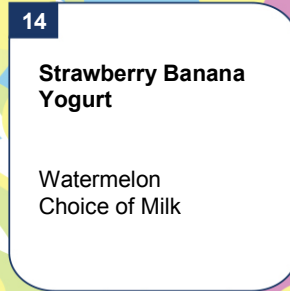

This institution is an equal opportunity provider.