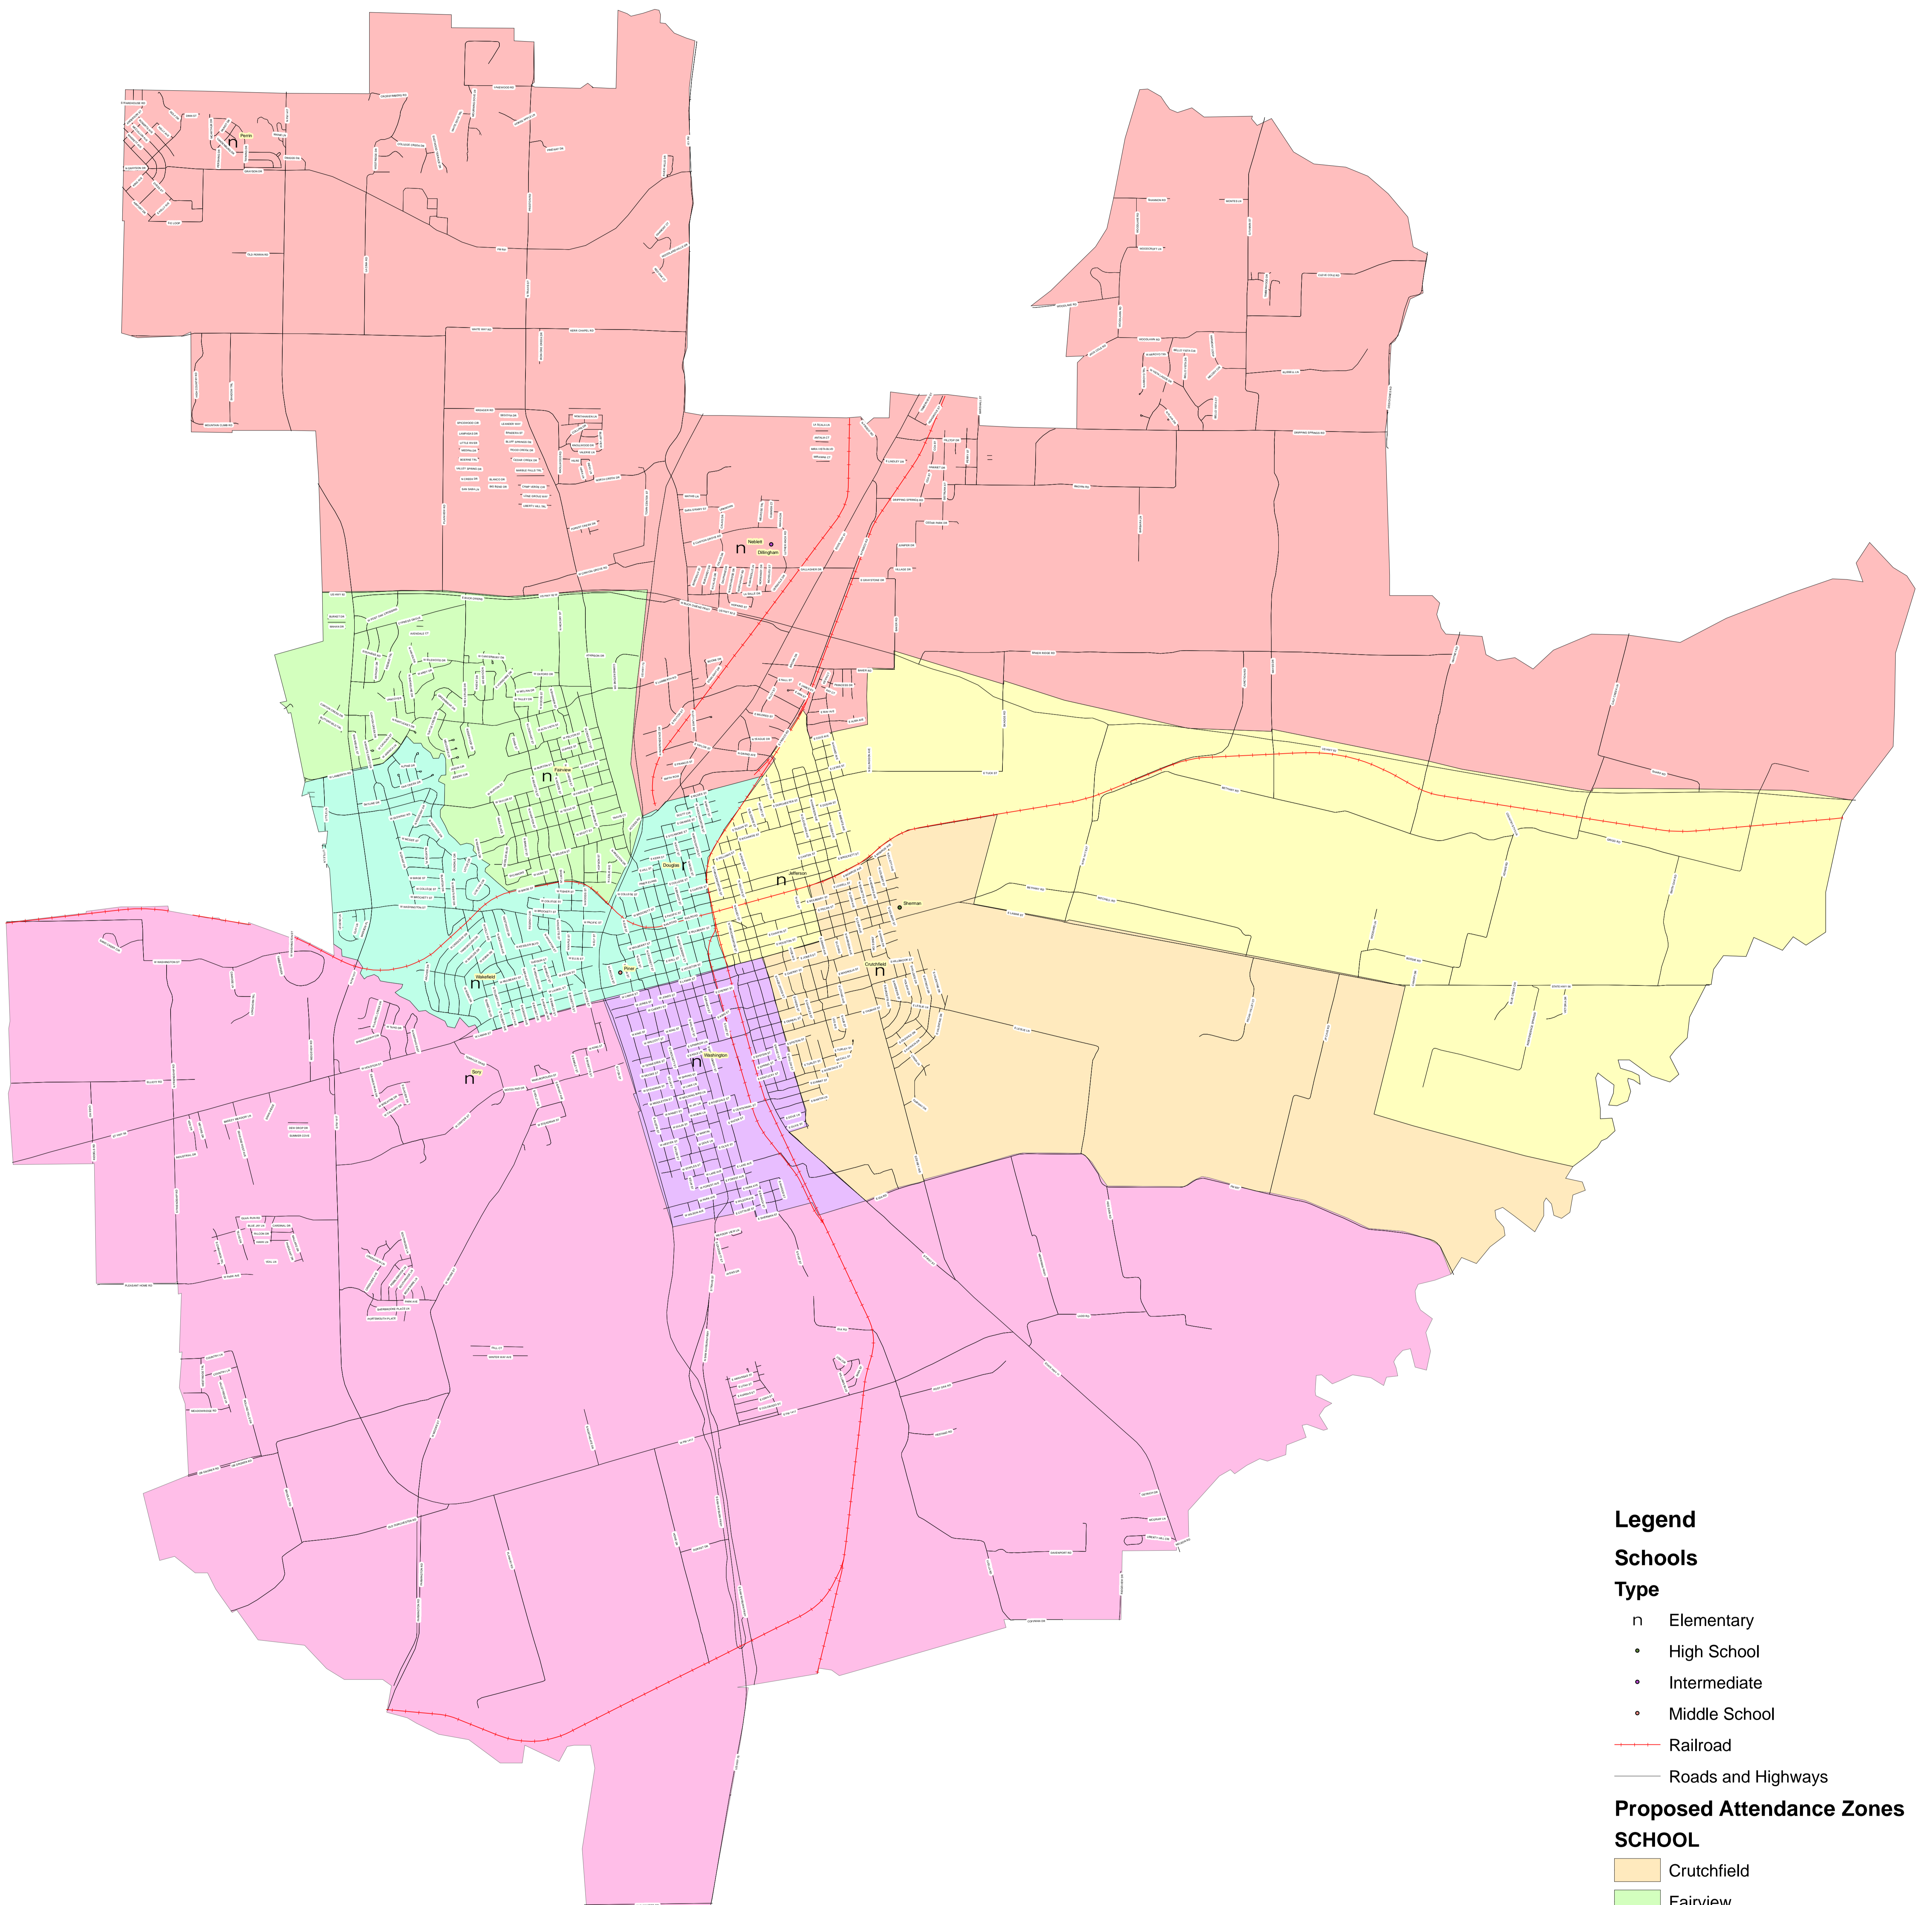

# Sherman ISD Elementary Attendance Zones

## Legend

### Proposed Attendance Zones

#### SCHOOL

- Crutchfield
- Fairview
- Jefferson
- Neblett
- Sory
- Wakefield
- Washington