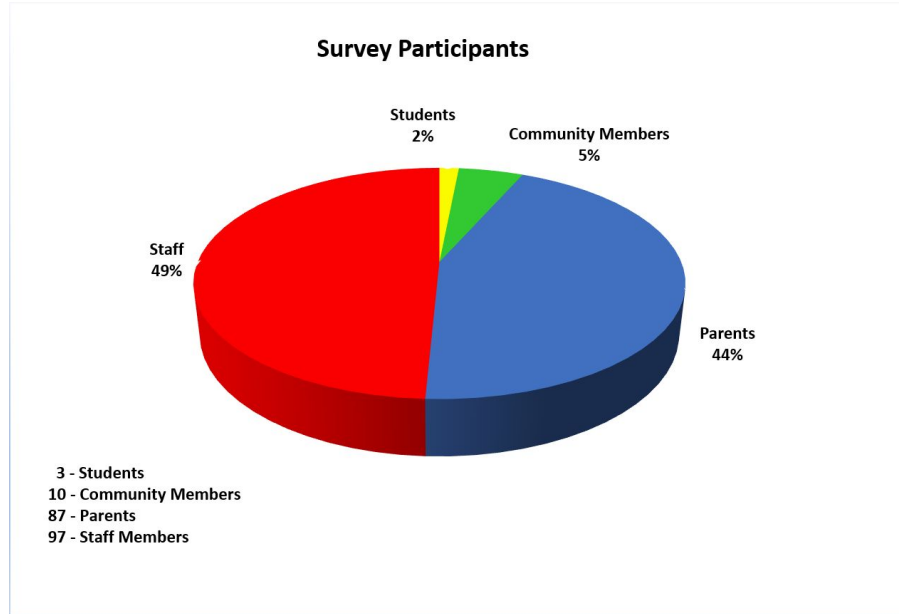

Community Feedback Survey Results

Adjustments Based on Feedback:

- Mid-week start for beginning of school
- Exchange Day moved to the Spring Semester
- Better Balance of Friday/Monday PD

July

July 2024						
Su	Mo	Tu	We	Th	Fr	Sa
	1	2	3	4	5	6
7	8	9	10	11	12	13
14	15	16	17	18	19	20
21	22	23	24	25	26	27
28	29	30	31			

- New Teacher Academy July 31

August

August 2024						
Su	Mo	Tu	We	Th	Fr	Sa
				1	2	3
4	5	6	7	8	9	10
11	12	13	14	15	16	17
18	19	20	21	22	23	24
25	26	27	28	29	30	31

- New Teacher Academy Aug. 1-2
- Professional Learning August 6-8
- Teacher Work Days August 9, 12 & 13
- First Day of School August 14